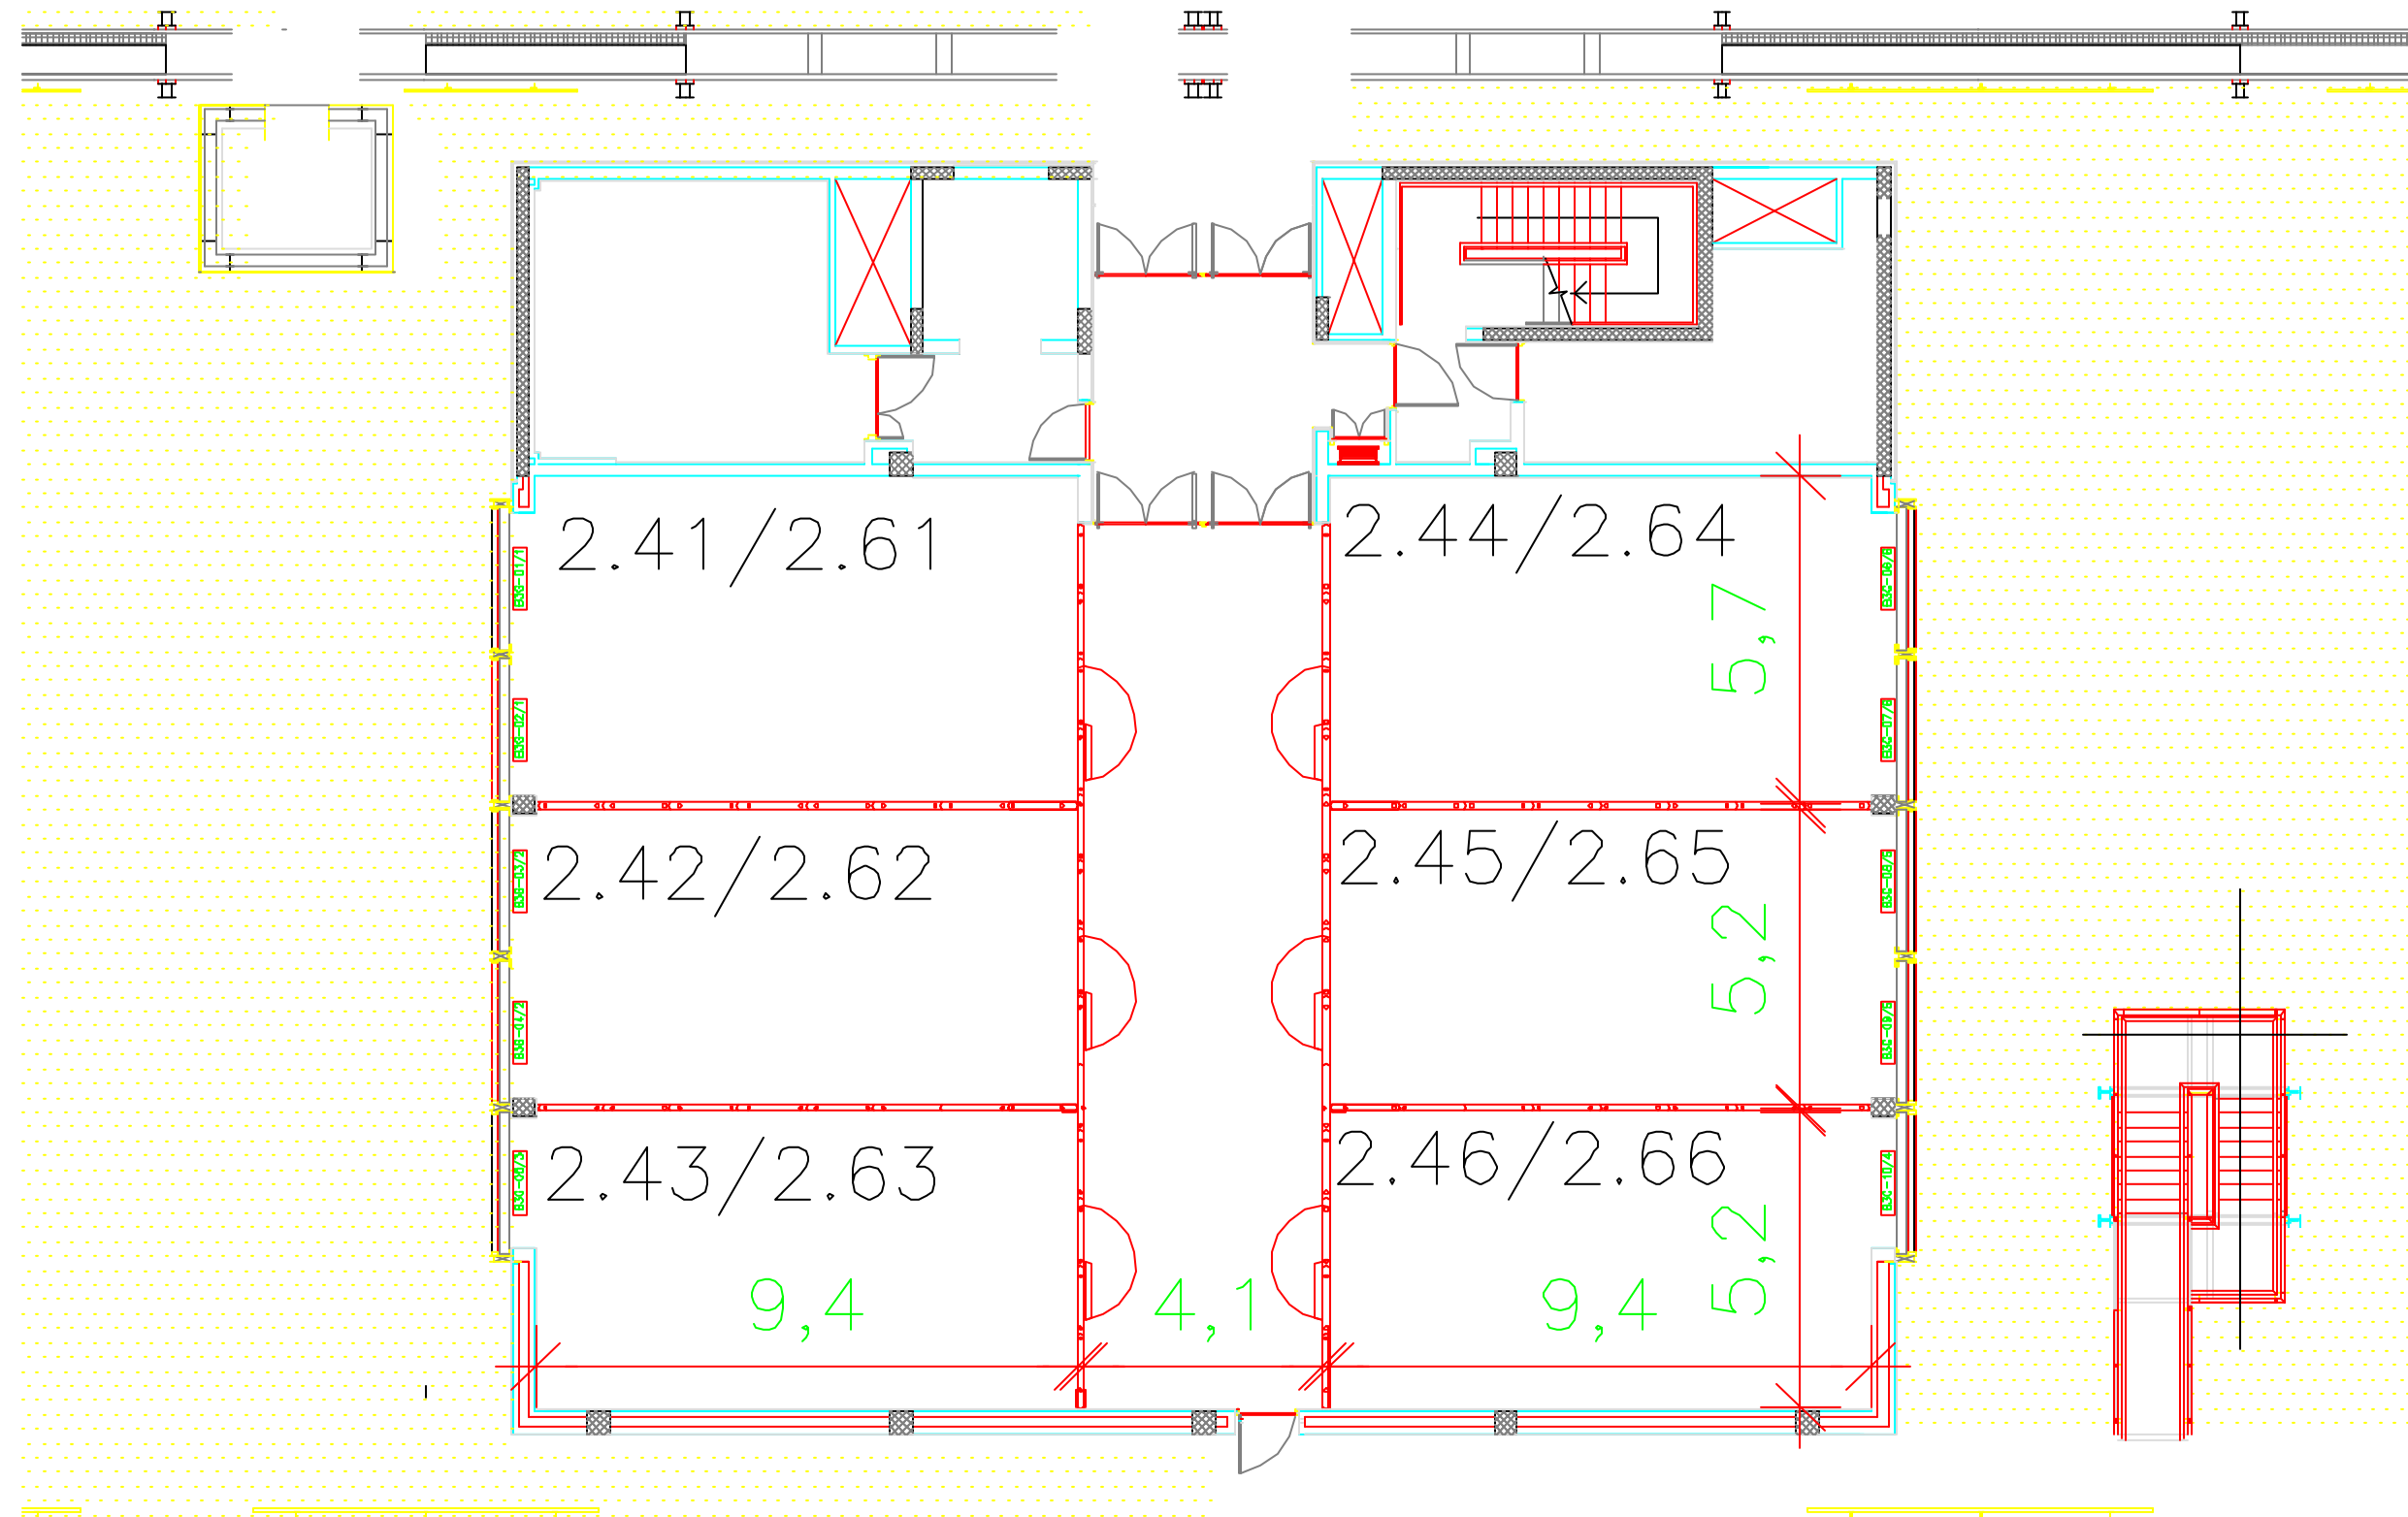

Gallery

Breakout Room 2.40 & 2.60
Dimensions